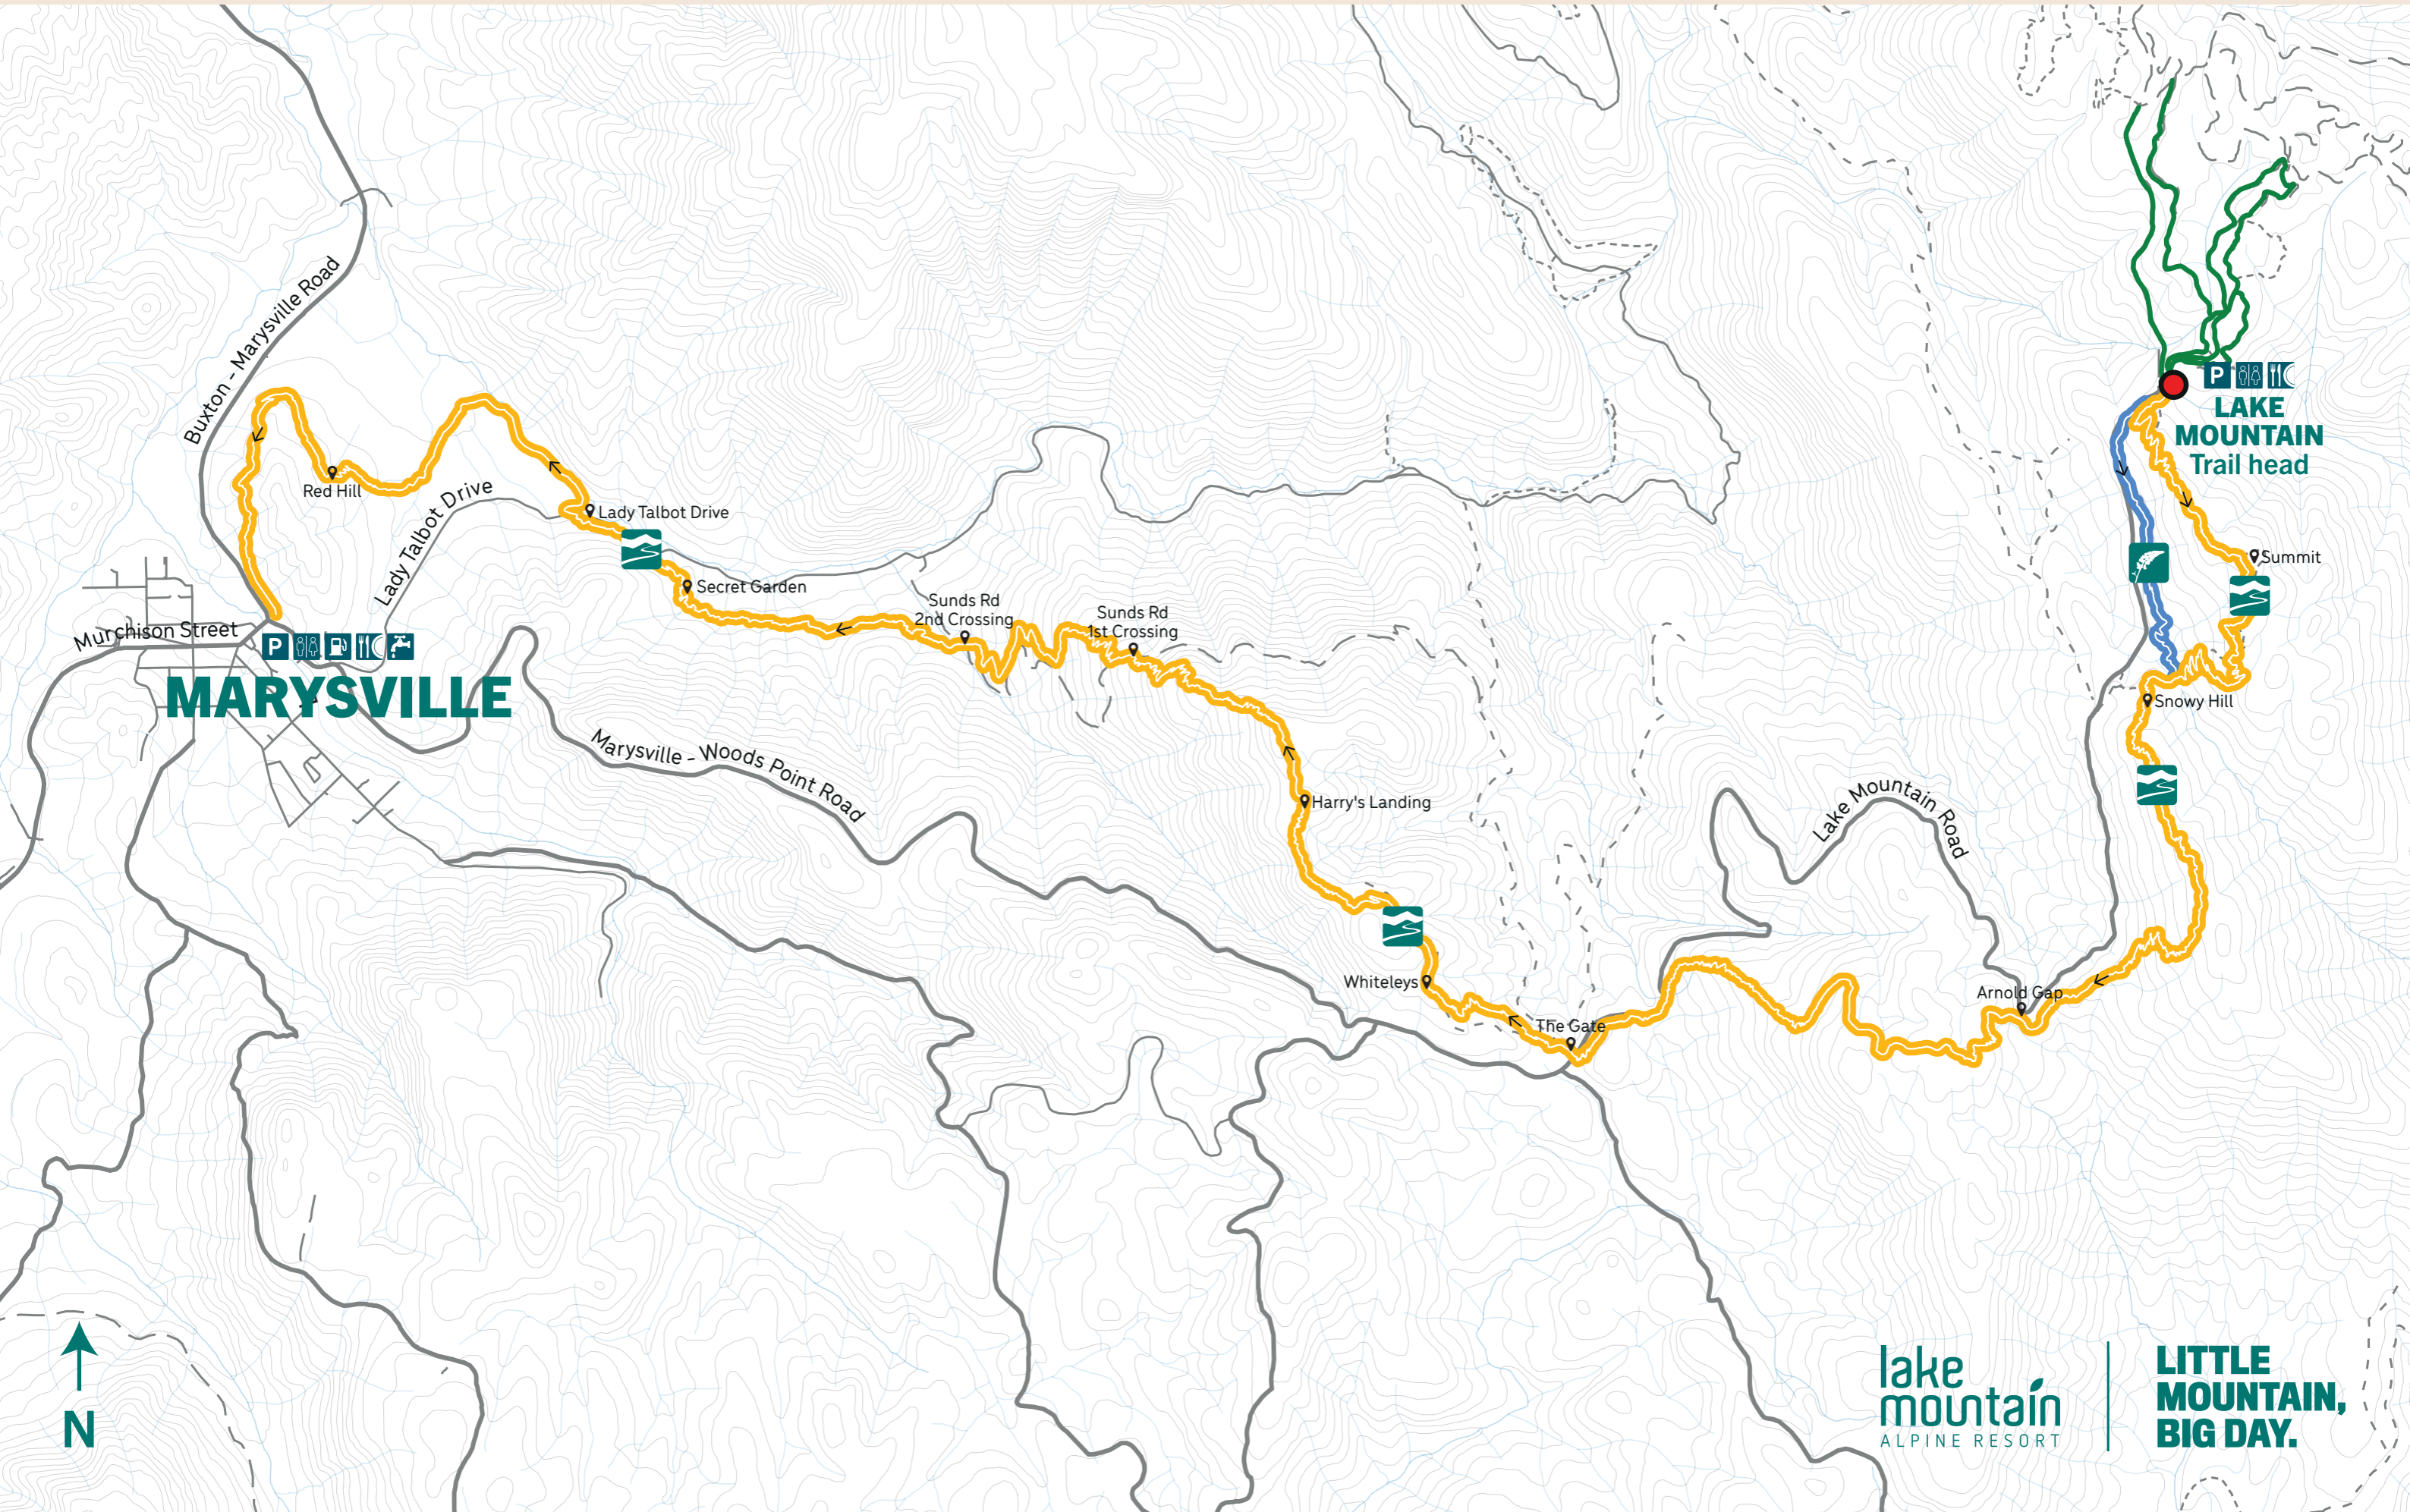

CASCADES

Our newest MTB masterpiece,
promising hours of fun.

Total Distance: 28km

Total Climb: 500m

Total Descent: 1550m

Trail Head 0km

Summit 1.6km

Snowy Hill 4.3km

The Gate 13km

Whiteleys 14.4km

Harry's Landing 16.5km

First Crossing 18.9km

Second Crossing 21.5km

Secret Gardens 23.9km

Lady Talbot Drive 24.8km

Marysville 28km

lake mountain
ALPINE RESORT

LITTLE MOUNTAIN,
BIG DAY.